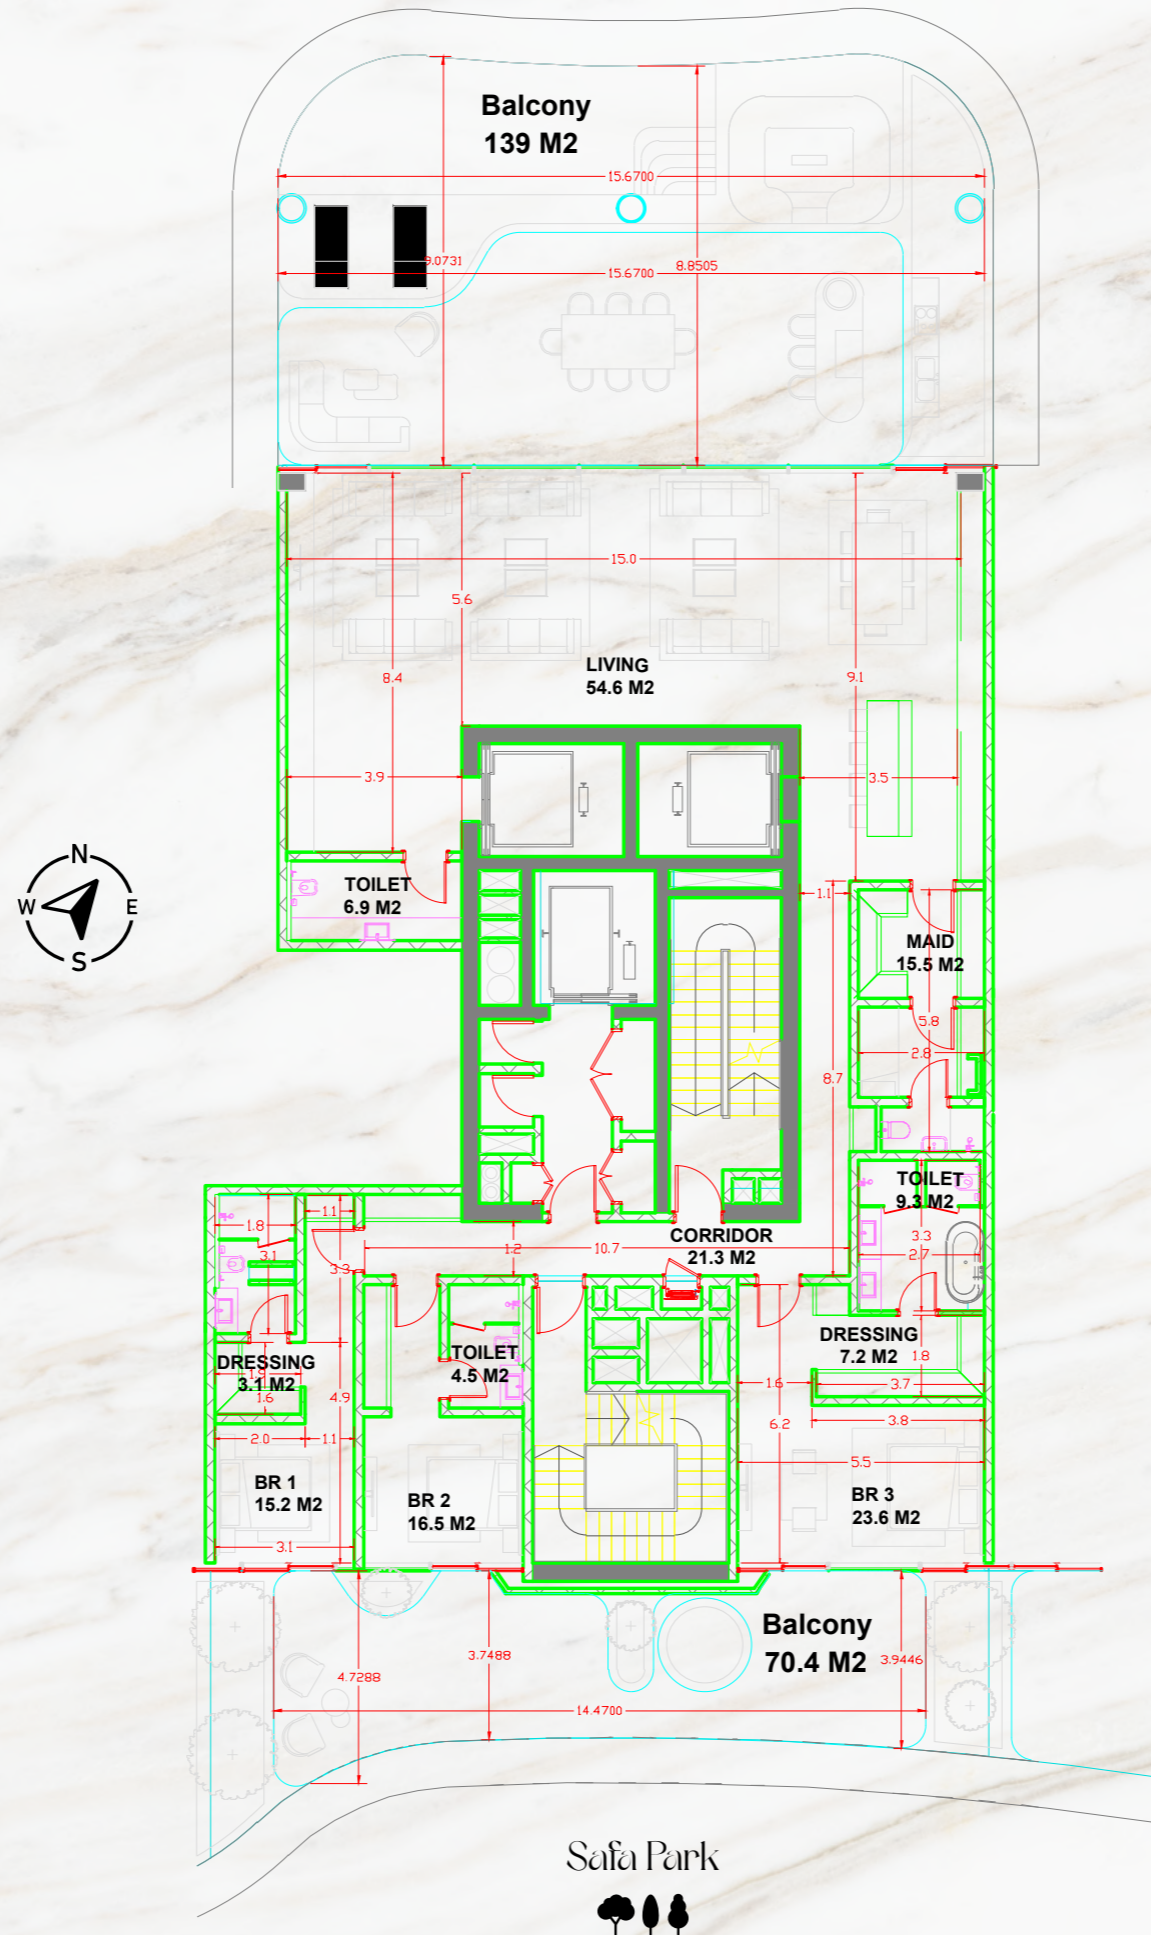

TECHNICAL SHEET

ARRIVE AT TRUE LUXURY
PENTHOUSES & SKY VILLAS

By Invitation

B3droom
Penthouse

Legend

1. Entrance Foyer
2. Family Living
3. Formal Living
4. Formal Dining
5. Show Kitchen
6. Wet Kitchen
7. Powder Room
8. Mastersuite Walk In Closet
9. Mastersuite Bathroom
10. Mastersuite Bedroom
11. Guestsuite 1
12. Guestsuite 2
13. Staff Quarter
14. Outdoor Terrace
15. Tepenyaki
16. Pool
17. Jacuzzi

Legend

1. Entrance Foyer
2. Family Living
3. Formal Living
4. Formal Dining
5. Show Kitchen
6. Breakfast Nook
7. Wet Kitchen
8. Powder Room
9. Mastersuite Walk In Closet
10. Mastersuite Bathroom
11. Mastersuite Bedroom
12. Guestsuite 1
13. Guestsuite 2
14. Staff Quarter
15. Outdoor Terrace
16. Tepenyaki
17. Pool
18. Jacuzzi
19. Sunken

Legend

1. Entrance Foyer
2. Family Living
3. Formal Living
4. Formal Dining
5. Show Kitchen
6. Breakfast Nook
7. Bar Lounge
8. Wet Kitchen
9. Powder Room
10. Mastersuite Walk In Closet
11. Mastersuite Bathroom
12. Mastersuite Bedroom
13. Guestsuite 1
14. Guestsuite 2
15. Staff Quarter
16. Outdoor Terrace
17. Sunken
18. Pool
19. Tepenyaki
20. Jacuzzi

Water Canal

Measurements

Safa Park

3 Bedroom
Penthouse
Type A

PRECIOSA
DROP PEARL

MOLTENI & C
SURF SOFA

FRATO
OTSU CONSOLE

DEMURA DAS
CONTOUR COFFEE TABLE