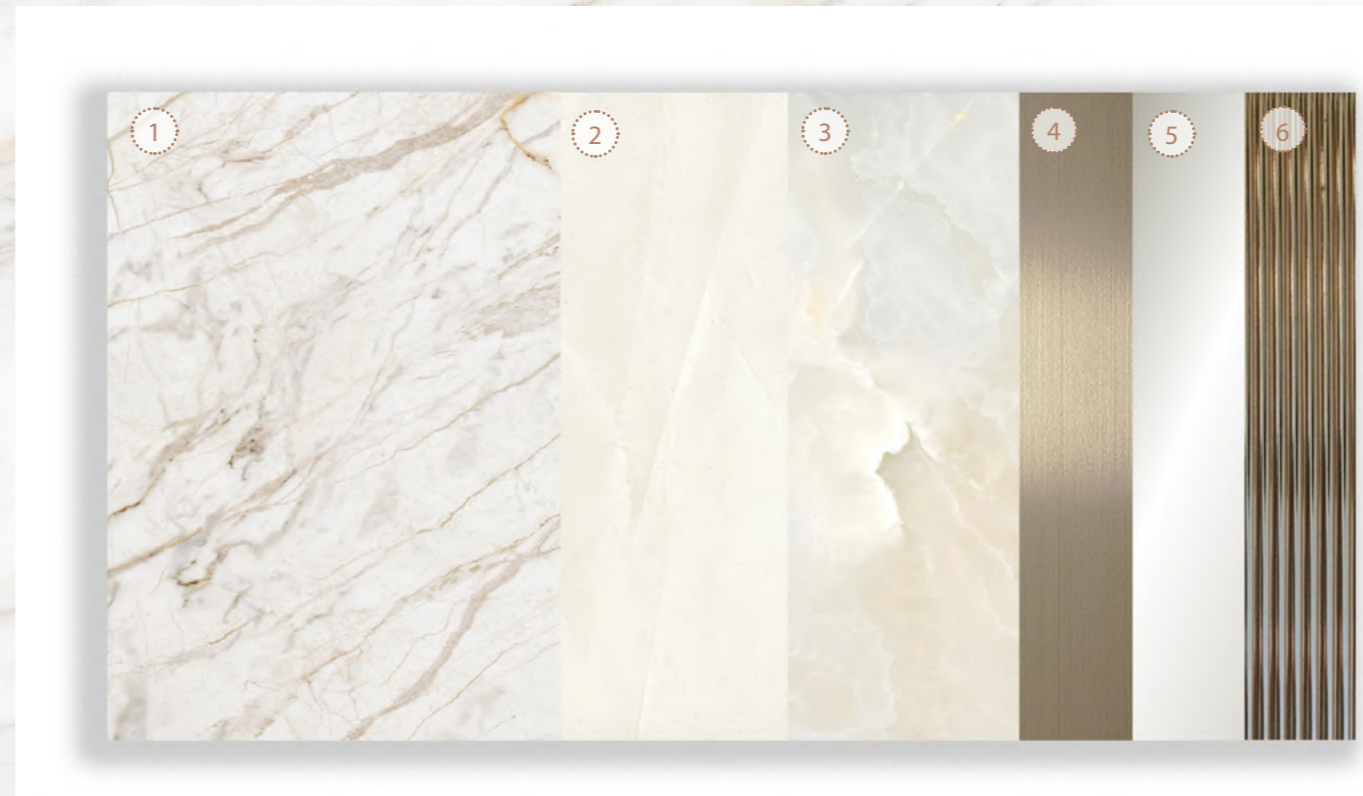

ALEXANDER LAMONT
MALUKU TABLE LAMP

GIORGETTI
ALTHEA BED

GIORGETTI
SIDE VIBE TABLE

COLLECTOR
TOBO ARMCHAIR

FRATO
BERLIN SIDE TABLE

LEGEND

- 01. Figured Eucalyptus Timber @ Walls
- 02. Polished Plaster @ Ceiling
- 03. General Metal @ Joinery & FFE
- 04. General Metal @ Joinery & FFE
- 05. Bronze Mirror Glass @ Joinery
- 06. Dark Burl @ Joinery
- 07. Wallcovering @ Joinery
- 08. Leather @ Joinery
- 09. Aristo Marble @ General Floor
- 10. Feature Onyx Marble @ Joinery
- 11. Fabric @ Curtain
- 12. Fabric @ Sheer
- 13. Leather @ Bed Head
- 14. Fabric @ Armchair
- 15. Fabric @ Armchair Throw Pillow
- 16. Fabric @ Bed Throw
- 17. Fabric @ Bed Throw Pillow
- 18. Fabric @ Bed Throw Pillow

HOLLY HUNT
KORI WALLSCONCE

GESSI
INCISO ART. 58029

GESSI
INCISO ART. 58095
INCISO ART. 580200

GESSI
INCISO ART. 58061

GESSI
INCISO ART. 58252

TOTO: NEOREST AC 0.2
WITH AUTOMATIC FLUSH / NIGHTLIGHT

LEGEND

- 01. Ariston Marble @ Flooring & Walls
- 02. Polished Plaster @ Ceiling
- 03. Feature Onyx Marble @ Vanity & Bathtub
- 04. General Metal @ Joinery & FFE
- 05. Clear Mirror @ Joinery
- 06. Ribbed Bronze Glass @ Joinery