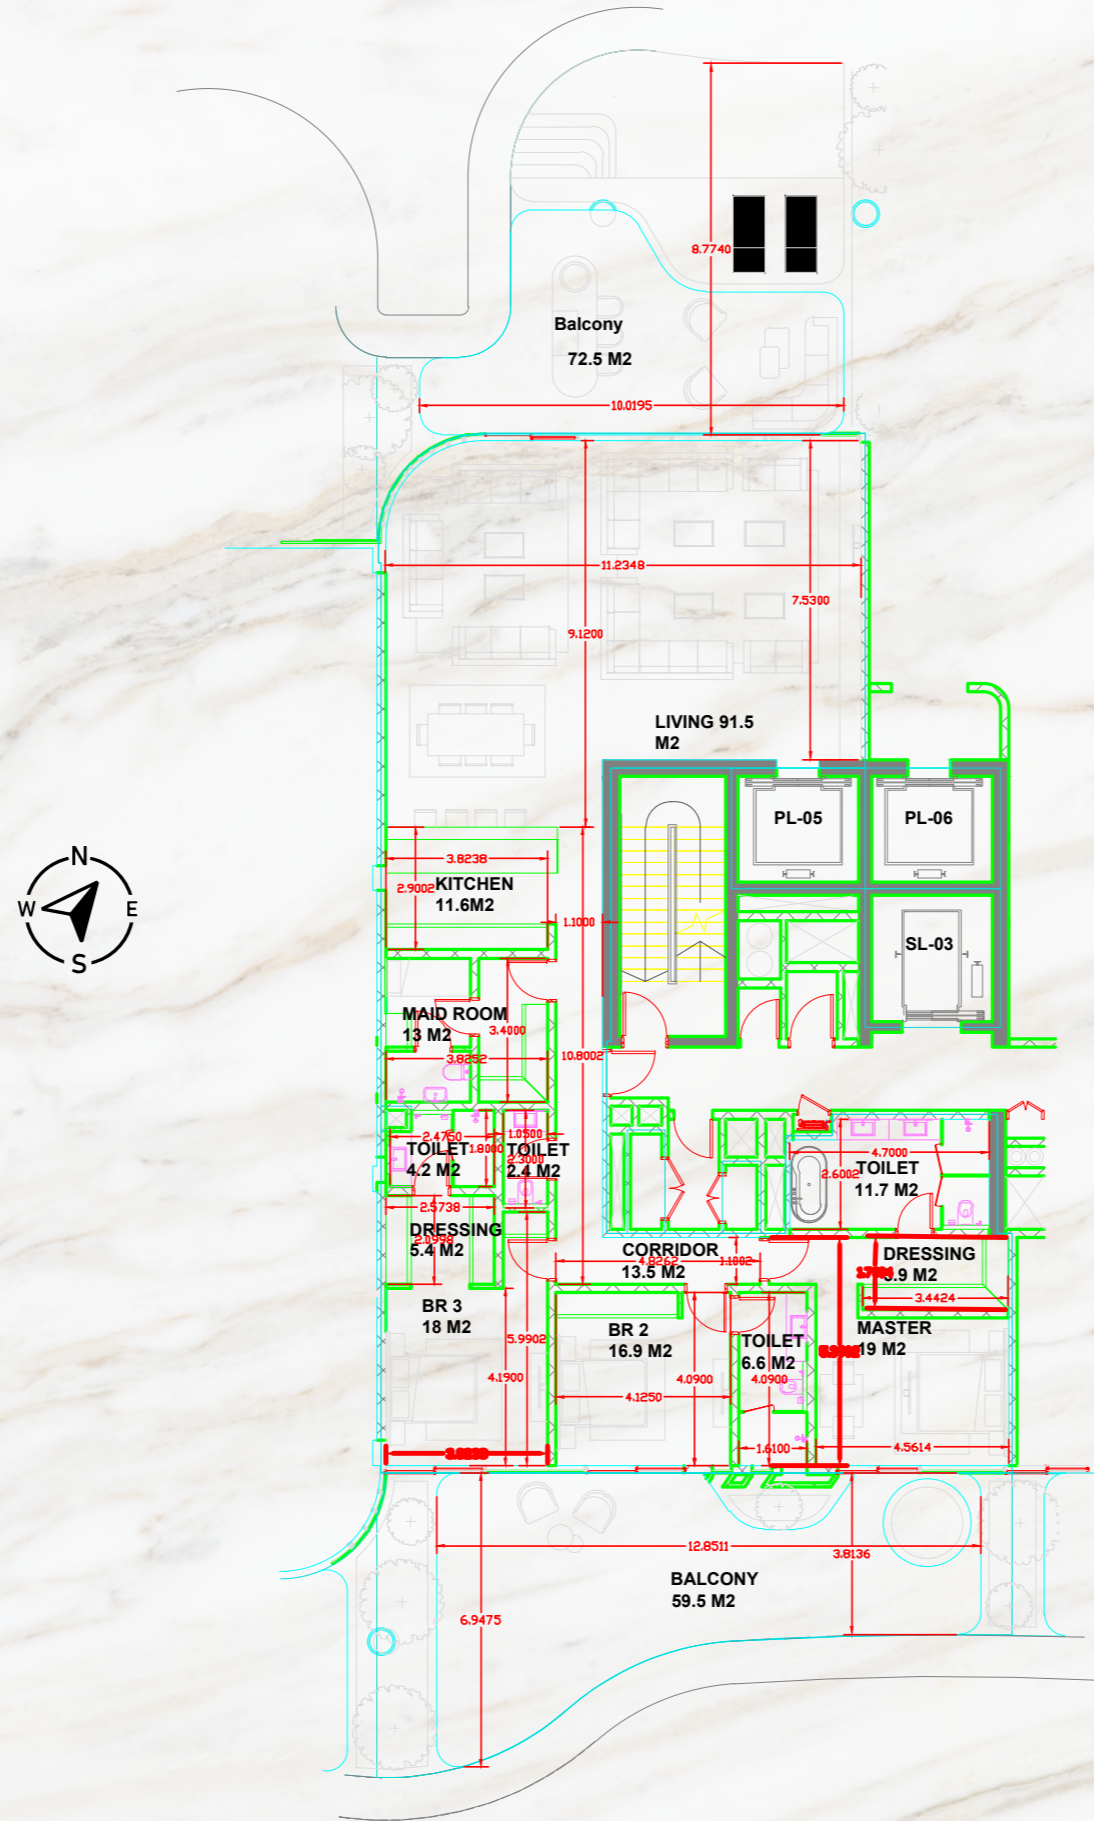

TECHNICAL SHEET

ARRIVE AT TRUE LUXURY
PENTHOUSES & SKY VILLAS

By Invitation

B3droom
Penthouse

Legend

1. Entrance Foyer
2. Family Living
3. Formal Living
4. Formal Dining
5. Show Kitchen
6. Wet Kitchen
7. Powder Room
8. Mastersuite Walk In Closet
9. Mastersuite Bathroom
10. Mastersuite Bedroom
11. Guestsuite 1
12. Guestsuite 2
13. Staff Quarter
14. Outdoor Terrace
15. Tepenyaki
16. Pool
17. Jacuzzi

Legend

1. Entrance Foyer
2. Family Living
3. Formal Living
4. Formal Dining
5. Show Kitchen
6. Breakfast Nook
7. Wet Kitchen
8. Powder Room
9. Mastersuite Walk In Closet
10. Mastersuite Bathroom
11. Mastersuite Bedroom
12. Guestsuite 1
13. Guestsuite 2
14. Staff Quarter
15. Outdoor Terrace
16. Tepenyaki
17. Pool
18. Jacuzzi
19. Sunken

Legend

1. Entrance Foyer
2. Family Living
3. Formal Living
4. Formal Dining
5. Show Kitchen
6. Breakfast Nook
7. Bar Lounge
8. Wet Kitchen
9. Powder Room
10. Mastersuite Walk In Closet
11. Mastersuite Bathroom
12. Mastersuite Bedroom
13. Guestsuite 1
14. Guestsuite 2
15. Staff Quarter
16. Outdoor Terrace
17. Sunken
18. Pool
19. Tepenyaki
20. Jacuzzi

Water Canal

Measurements

Safa Park

3 Bedroom
Penthouse
Type A

PRECIOSA
DROP PEARL

MOLTENI & C
SURF SOFA

FRATO
OTSU CONSOLE

DEMURA DAS
CONTOUR COFFEE TABLE