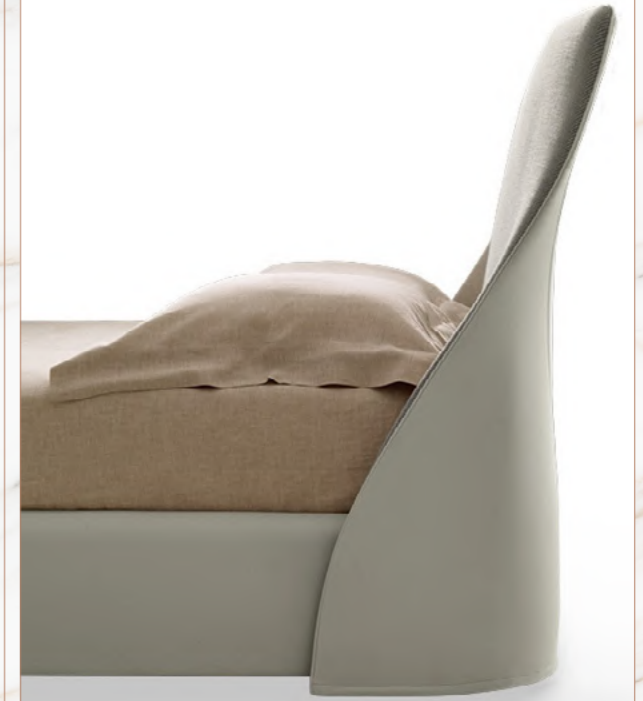

FRATO CADIZ
TABLE

VONNEGUT KRAFT
KATA CHAIR

BENTLEY - MALVERN
DINING CHAIR

OKHA - MORPHEUS DINING TABLE

GABRIEL SCOTT
BARDOT CHAIR

LEGEND

- 01. Figured Eucalyptus Timber @ Walls
- 02. Polished Plaster @ Ceiling
- 03. General Metal @ Joinery & FFE
- 04. General Metal @ Joinery & FFE
- 05. Bronze Mirror Glass @ Joinery
- 06. Feature Dark Burl @ Joinery
- 07. Feature Light Burl @ Joiner
- 08. Feature Onyx Marble @ Joinery
- 09. Feature Taj Mahal Marble @ Bar
- 10. Metal Mesh Laminated Glass @ Joinery
- 11. Light Tone Leather @ Joinery
- 12. Fabric @ Curtain
- 13. Fabric @ Sheer
- 14. Ariston Marble @ General Floor
- 15. Accent Parquet @ Flooring
- 16. Fabric @ L-Shaped Sofa
- 17. Fabric @Sofa Throw Pillow
- 18. Fabric @Sofa Throw Pillow
- 19. Fabric @Sofa Throw Pillow
- 20. Accent Leather @ Armchair Back
- 21. Fabric @ Armchair Seat
- 22. Fabric @ Sofa
- 23. Fabric @ Sofa Throw Pillow & Piping
- 24. Fabric @ Sofa Throw Pillow
- 25. Fabric @ Sofa Throw Pillow
- 26. Fabric @ Sofa Throw Pillow & Piping
- 27. Fabric @ Sofa Throw Pillow

ALEXANDER LAMONT
MALUKU TABLE LAMP

GIORGETTI
ALTHEA BED

GIORGETTI
SIDE VIBE TABLE

COLLECTOR
TOBO ARMCHAIR

FRATO
BERLIN SIDE TABLE

LEGEND

- 01. Figured Eucalyptus Timber @ Walls
- 02. Polished Plaster @ Ceiling
- 03. General Metal @ Joinery & FFE
- 04. General Metal @ Joinery & FFE
- 05. Bronze Mirror Glass @ Joinery
- 06. Dark Burl @ Joinery
- 07. Wallcovering @ Joinery
- 08. Leather @ Joinery
- 09. Aristo Marble @ General Floor
- 10. Feature Onyx Marble @ Joinery
- 11. Fabric @ Curtain
- 12. Fabric @ Sheer
- 13. Leather @ Bed Head
- 14. Fabric @ Armchair
- 15. Fabric @ Armchair Throw Pillow
- 16. Fabric @ Bed Throw
- 17. Fabric @ Bed Throw Pillow
- 18. Fabric @ Bed Throw Pillow