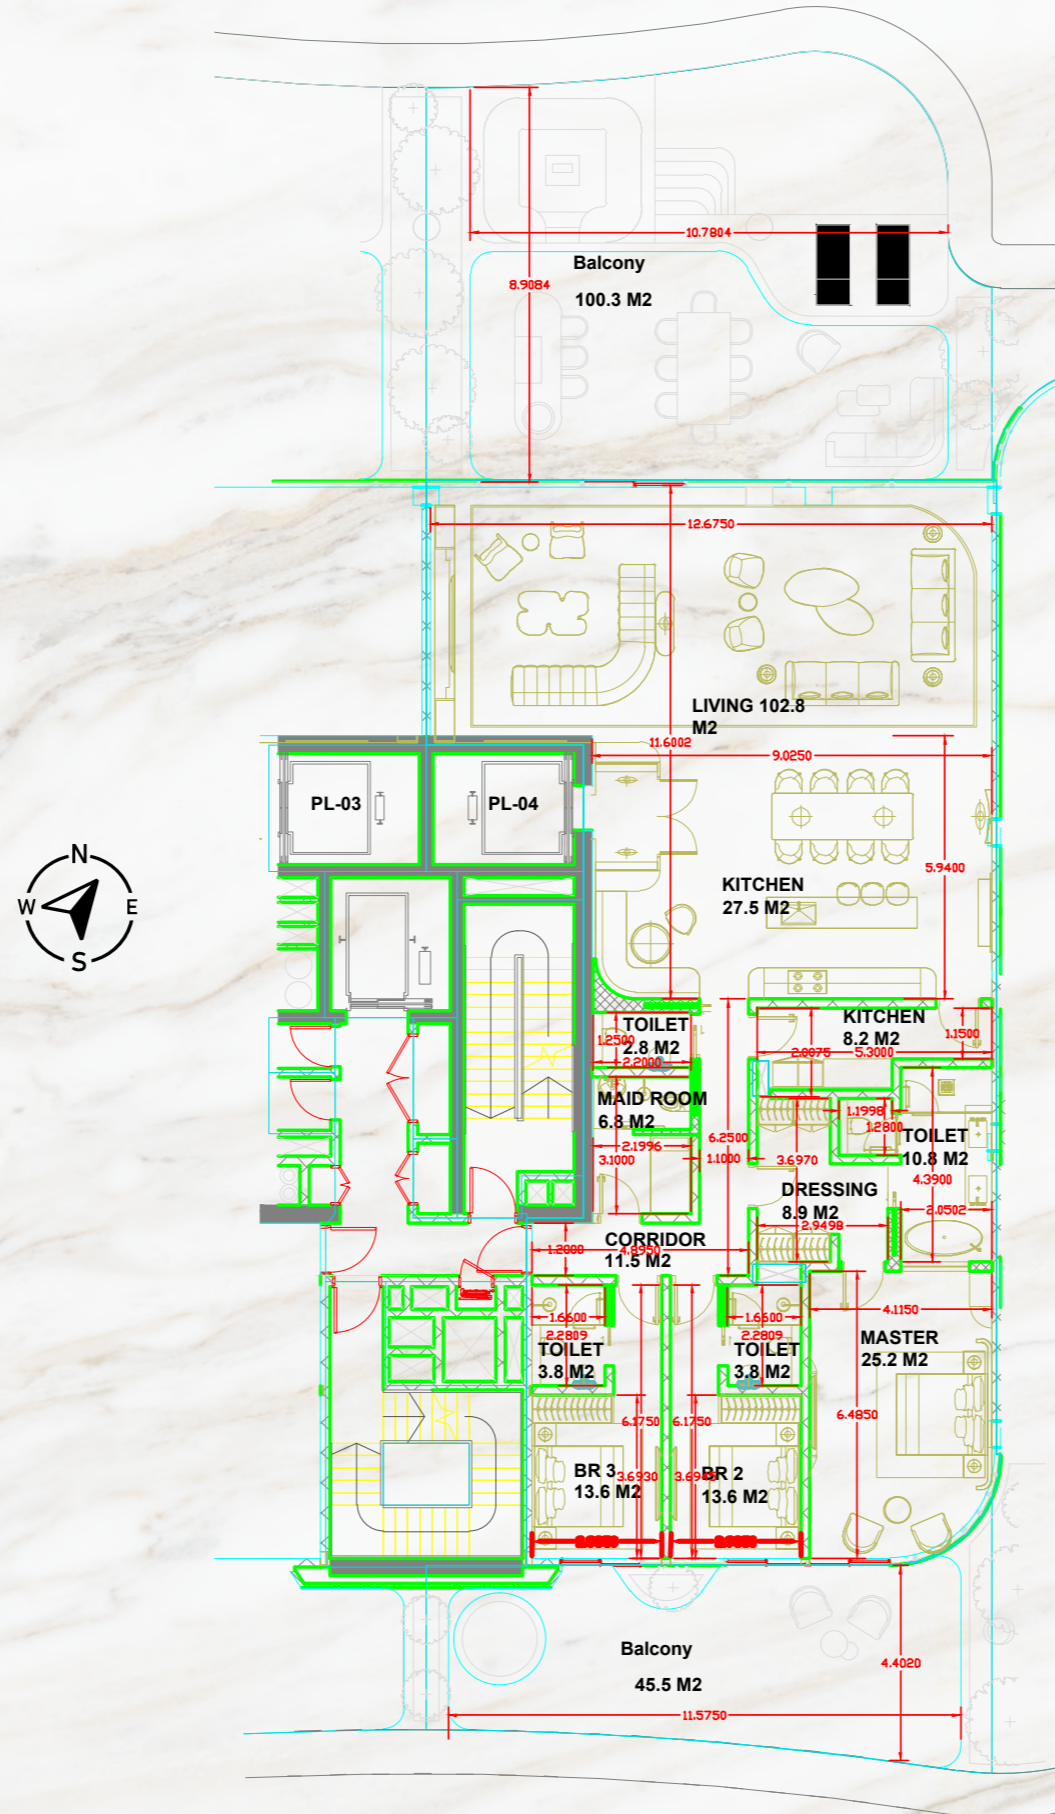

TECHNICAL SHEET

ARRIVE AT TRUE LUXURY
PENTHOUSES & SKY VILLAS

By Invitation

B3droom
Penthouse

Legend

1. Entrance Foyer
2. Family Living
3. Formal Living
4. Formal Dining
5. Show Kitchen
6. Wet Kitchen
7. Powder Room
8. Mastersuite Walk In Closet
9. Mastersuite Bathroom
10. Mastersuite Bedroom
11. Guestsuite 1
12. Guestsuite 2
13. Staff Quarter
14. Outdoor Terrace
15. Tepenyaki
16. Pool
17. Jacuzzi

Legend

1. Entrance Foyer
2. Family Living
3. Formal Living
4. Formal Dining
5. Show Kitchen
6. Breakfast Nook
7. Wet Kitchen
8. Powder Room
9. Mastersuite Walk In Closet
10. Mastersuite Bathroom
11. Mastersuite Bedroom
12. Guestsuite 1
13. Guestsuite 2
14. Staff Quarter
15. Outdoor Terrace
16. Tepenyaki
17. Pool
18. Jacuzzi
19. Sunken

Legend

1. Entrance Foyer
2. Family Living
3. Formal Living
4. Formal Dining
5. Show Kitchen
6. Breakfast Nook
7. Bar Lounge
8. Wet Kitchen
9. Powder Room
10. Mastersuite Walk In Closet
11. Mastersuite Bathroom
12. Mastersuite Bedroom
13. Guestsuite 1
14. Guestsuite 2
15. Staff Quarter
16. Outdoor Terrace
17. Sunken
18. Pool
19. Tepenyaki
20. Jacuzzi

Water Canal

Measurements

Safa Park

3 Bedroom
Penthouse
Type A

PRECIOSA
DROP PEARL

MOLTENI & C
SURF SOFA

FRATO
OTSU CONSOLE

DEMURA DAS
CONTOUR COFFEE TABLE