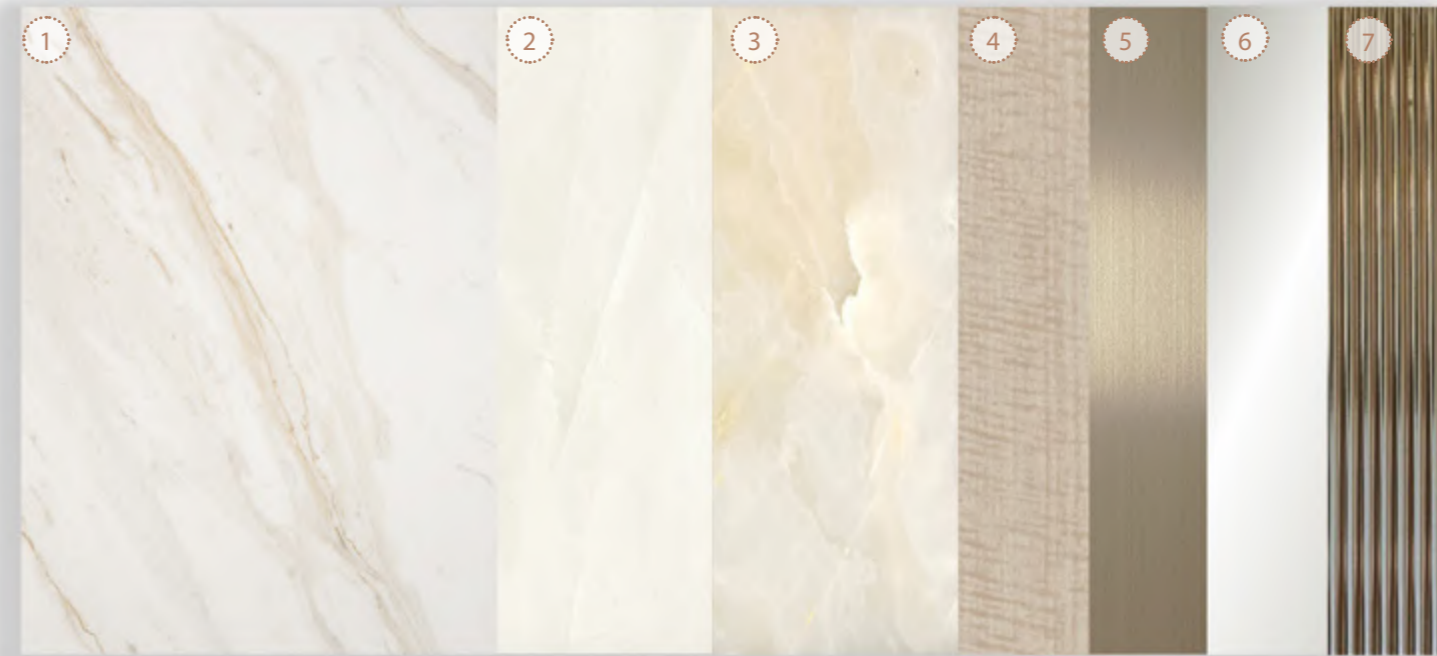

ARTICOLO
TRILOGY PENDANT

GIORGETTI
VIBE SIDE TABLE

BESPOKE
BED BASE WITH INTEGRATED PO-UP TV MECHANISM

VISIONNAIRE
MIRA ARMCHAIR

FRATO
BERLIN SIDE TABLE

LEGEND

- 01. Figured Eucalyptus General
Timber @ Walls
- 02. Polished Plaster @ Ceiling
- 03. General Metal @ Joinery & FFE
- 04. Bronze Mirror @ Joinery
- 05. Dark Burl Walnut @ Joinery
- 06. Leather @ Headboard Panel
- 07. Wallcovering
- 08. Fabric @ Curtain
- 09. Fabric @ Sheer
- 10. Accent Parquet @ Flooring
- 11. Leather @ Bedside Table
- 12. Accent Marble @ Bedside Table
- 13. Feature Light Burl @ FFE
- 14. Leather @ Bed Base
- 15. Fabric @ Bed Pillow
- 16. Fabric @ Bed Throw
- 17. Fabric @ Armchair Upholstery
- 18. Fabric @ Armchair Throw Pillow
- 19. Fabric @ Outdoor Armchair
Upholstery

HOLLY HUNT
KORI WALLSCONCE

GESSI
INCISO ART. 58029

GESSI
INCISO ART. 58095
INCISO ART. 580200

GESSI
INCISO ART. 58061

GESSI
INCISO ART. 58252

TOTO: NEOREST AC 0.2
WITH AUTOMATIC FLUSH / NIGHTLIGHT

LEGEND

- 01. Ariston Marble @ Flooring & Walls
- 02. Polished Plaster @ Ceiling
- 03. Feature White Onyx Marble @
Vanity
- 04. General Timber @ Joinery & FFE
- 05. General Metal @ Joinery & FFE
- 06. Clear Mirror @ Joinery
- 07. Ribbed Bronze Glass @ Joinery