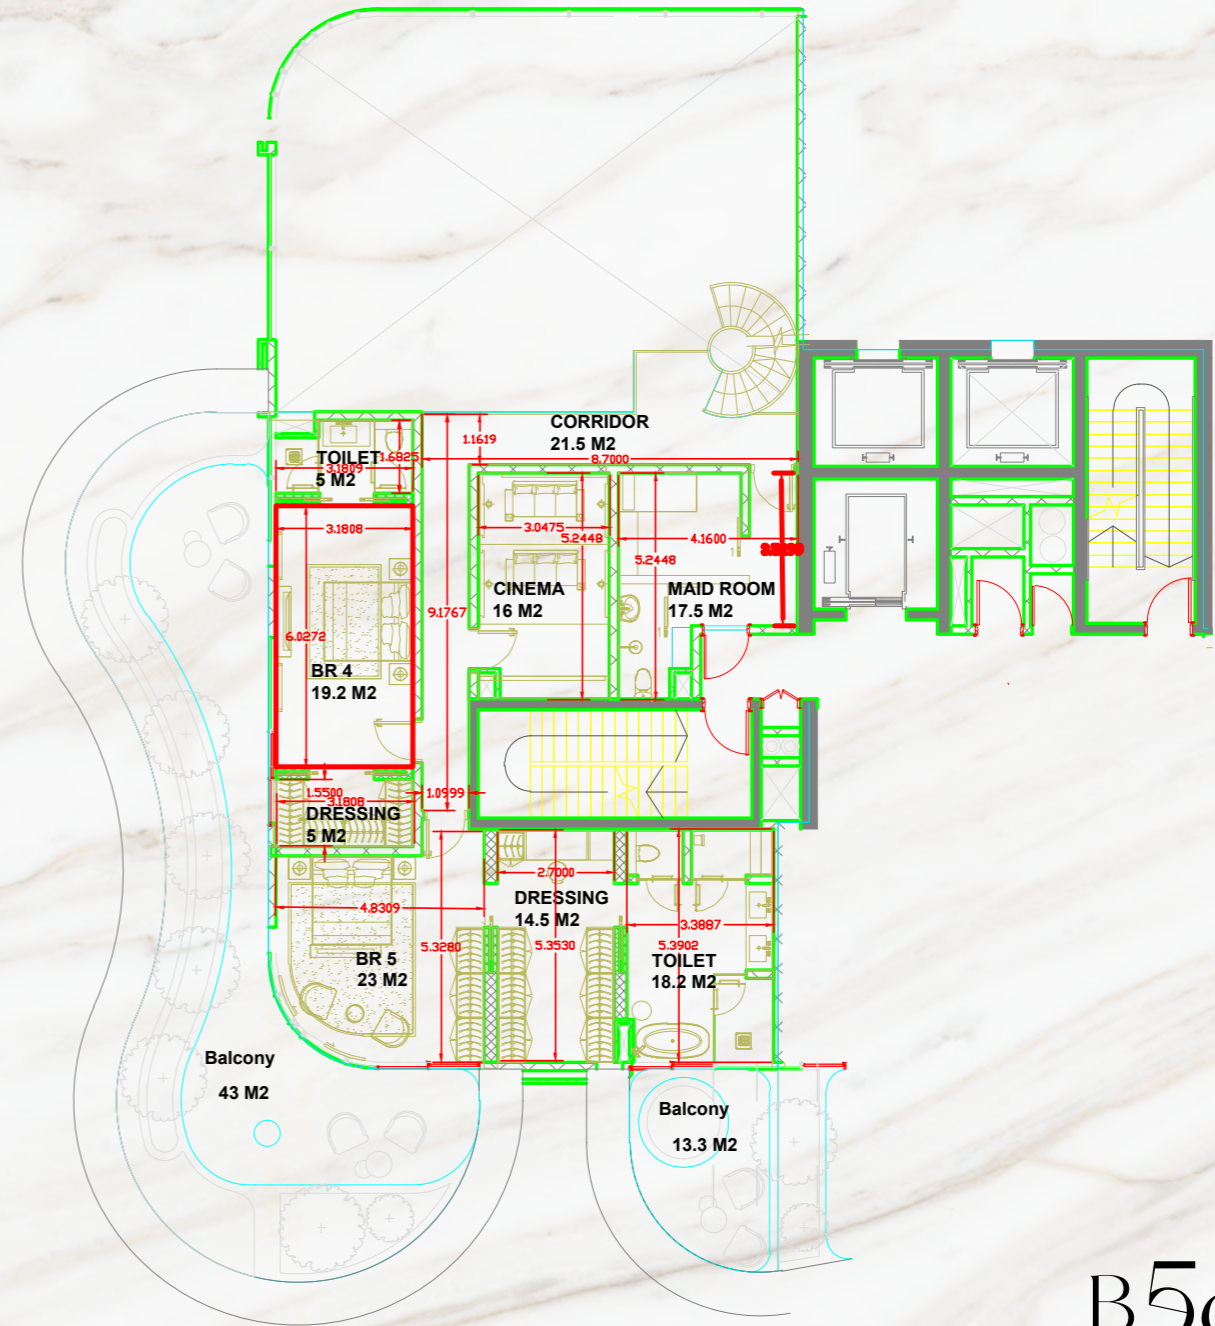

TECHNICAL SHEET

ARRIVE AT TRUE LUXURY
PENTHOUSES & SKY VILLAS

By Invitation

B5droom
Sky Villa

Legend

Lower Floor

1. Entrance Foyer
2. Formal Living
3. Grand Staircase
4. Formal Dining
5. Breakfast Nook
6. Show Kitchen
7. Powder Room
8. Wet Kitchen
9. Guestsuite 1
10. Guestsuite 2
11. Guestsuite 3
12. Tepenyaki
13. Sunken Seating
14. Pool

Upper Floor

15. Grand Staircase
16. Void To Formal Living Below
17. Guestsuite 4
18. Mastersuite Bedroom
19. Mastersuite Walk in Closet
20. Mastersuite Bathroom
21. Staff Quarter
22. Cinema
23. Outdoor Terrace
24. Jacuzzi

Lower Floor

Upper Floor

Legend

1. Entrance Foyer
2. Formal Living
3. Formal Dining
4. Bar Lounge
5. Cigar Lounge
6. Breakfast Nook
7. Show Kitchen
8. Powder Room
9. Wet Kitchen
10. Mastersuite Bedroom
11. Mastersuite Walk in Closet
12. Mastersuite Bathroom
13. Guestsuite 1
14. Guestsuite 2
15. Guestsuite 3
16. Guestsuite 4
17. Staff Quarter
18. Tepenyaki
19. Sunken Seating
20. Pool
21. Jacuzzi
22. Outdoor Terrace

Lower Floor

Upper Floor

MOLTENI & C
SURF SOFA

RUGIANO
INCANTO COFFEE TABLE

FAHRER
POLTRONA CHEVELLE

HOLLY HUNT
GOBLET SIDE TABLE

FRATO
OTSU CONSOLE

FENDI
ANABELLE ARM-