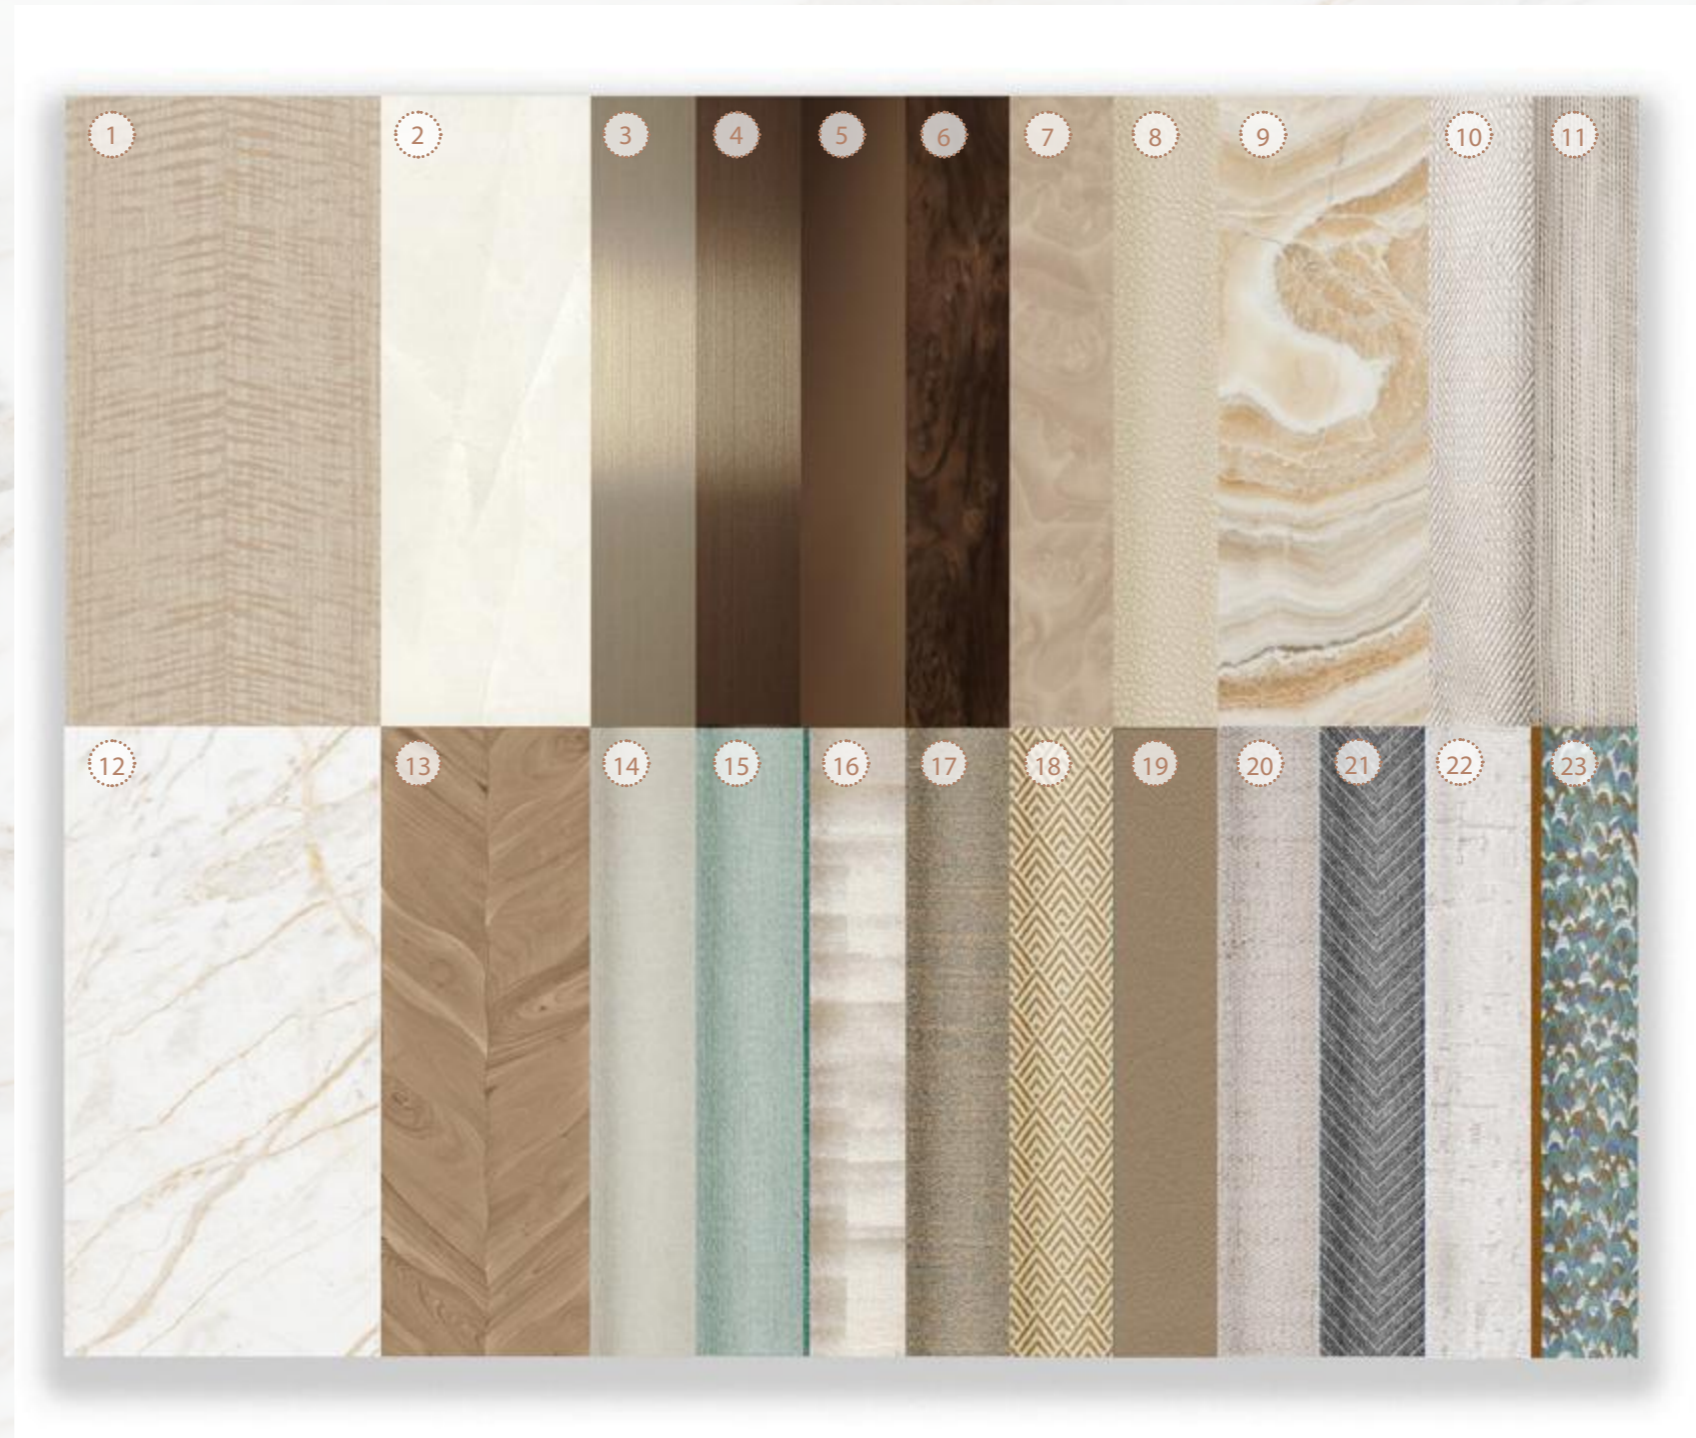

FRATO
NAGANO SIDE TABLE

RUGIANO
BOHEME SOFA

RUGIANO
AMBRA ARMCHAIR

FRATO
CHARLSTON COFFEE TABLE

WALTER KNOLL
BAO ARMCHAIR

GIORGETTI
ROUND LOW COFFEE TABLE

LEGEND

- 01. Figured Eucalyptus General
Timber @ Walls
- 02. Polished Plaster @ Ceiling
- 03. General Metal @ Joinery & FFE
- 04. General Metal @ Joinery & FFE
- 05. Bronze Mirror @ Joinery
- 06. Dark Burl Walnut @ Joinery
- 07. Feature Light Burl @ Joinery
- 08. Light Tone Leather @ Joinery
- 09. Onyx @ Bedside Table
- 10. Fabric @ Curtain
- 11. Fabric @ Sheer
- 12. Ariston Marble @ General Floor
- 13. Accent Parquet @ Flooring
- 14. Fabric @ Sofa
- 15. Fabric @ Sofa Pillow
- 16. Fabric @ Sofa Pillow
- 17. Fabric @ Sofa Pillow
- 18. Fabric @ Sofa Pillow
- 19. Leather @ Armchair Back
- 20. Fabric @ Armchair Upholstery
- 21. Fabric @ Armchair Throw Pillow
- 22. Fabric @ Armchair
- 23. Fabric @ Armchair Throw Pillow