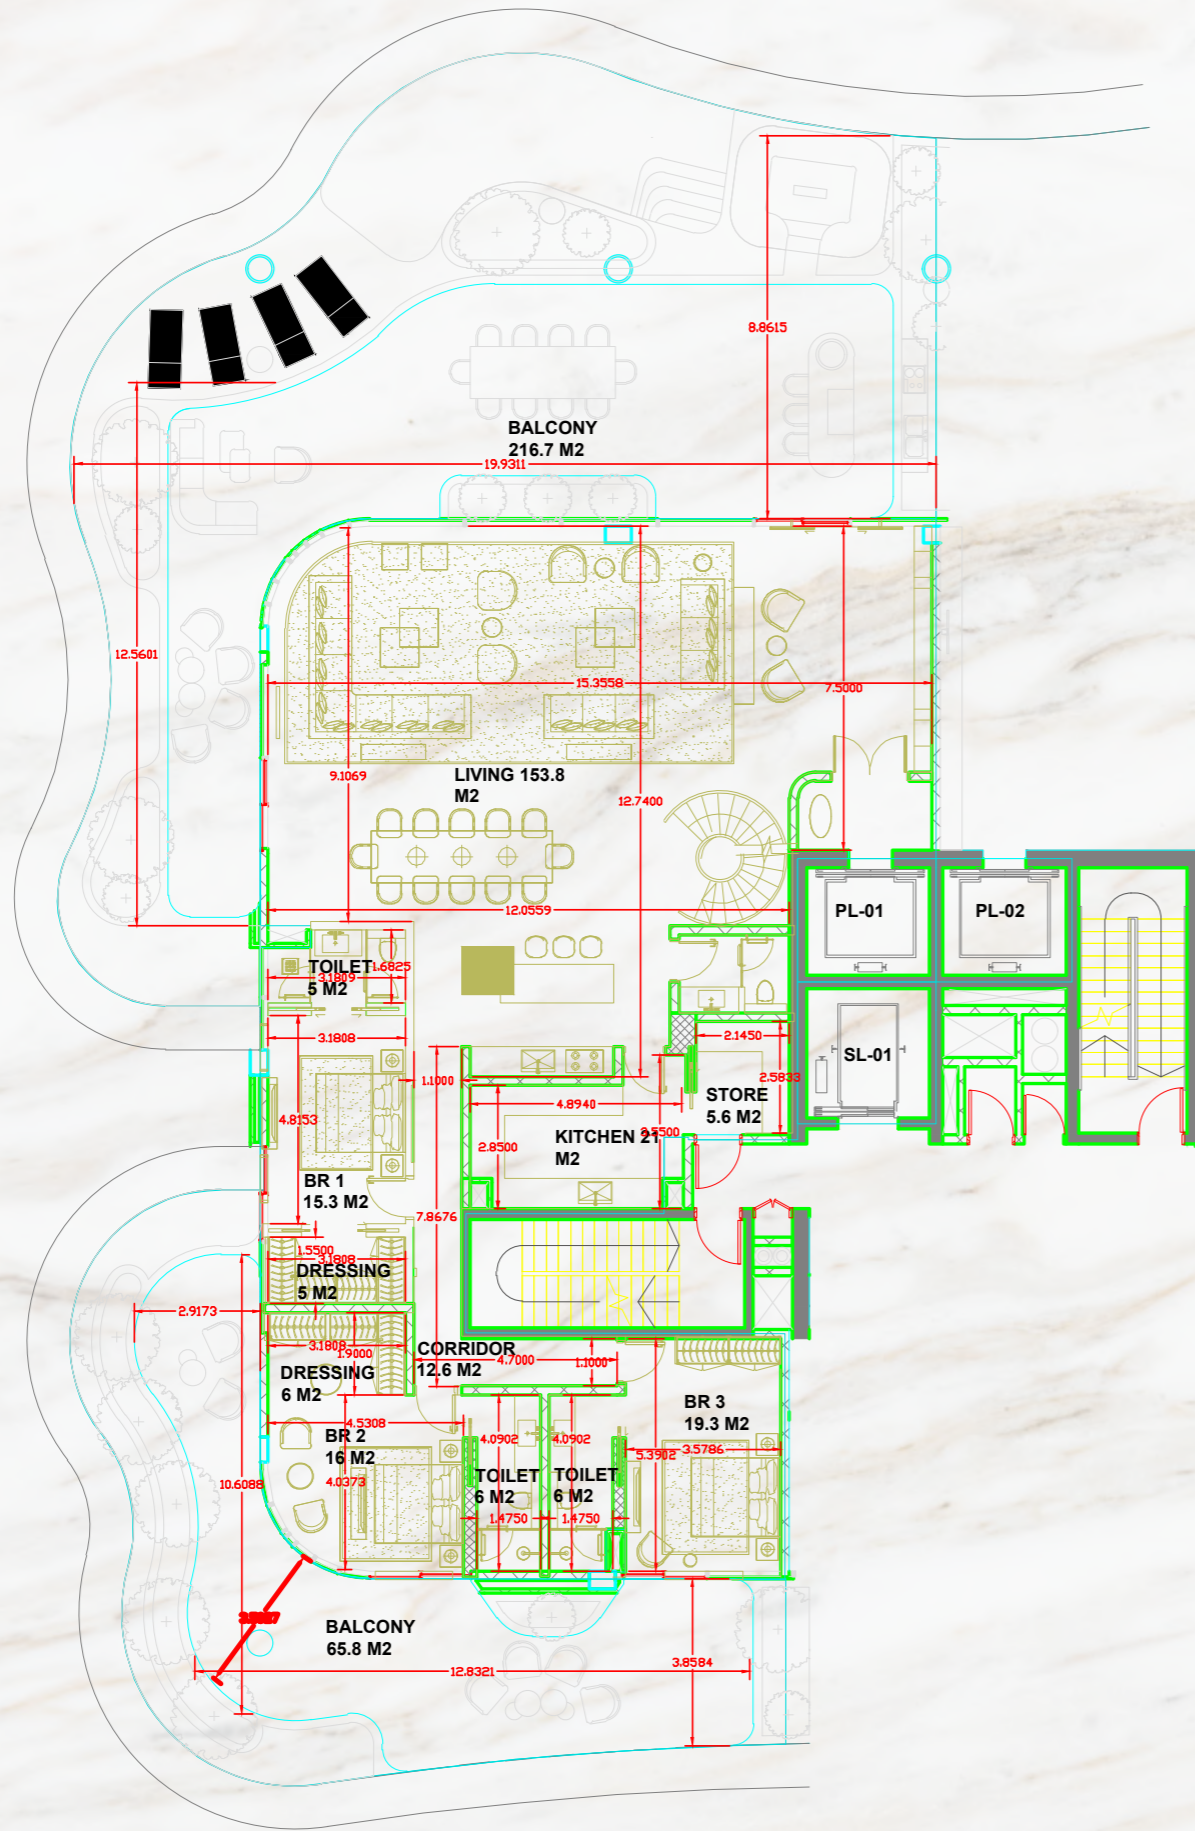

TECHNICAL SHEET

ARRIVE AT TRUE LUXURY
PENTHOUSES & SKY VILLAS

By Invitation

B5droom
Sky Villa

Legend

Lower Floor

1. Entrance Foyer
2. Formal Living
3. Grand Staircase
4. Formal Dining
5. Breakfast Nook
6. Show Kitchen
7. Powder Room
8. Wet Kitchen
9. Guestsuite 1
10. Guestsuite 2
11. Guestsuite 3
12. Tepenyaki
13. Sunken Seating
14. Pool

Upper Floor

15. Grand Staircase
16. Void To Formal Living Below
17. Guestsuite 4
18. Mastersuite Bedroom
19. Mastersuite Walk in Closet
20. Mastersuite Bathroom
21. Staff Quarter
22. Cinema
23. Outdoor Terrace
24. Jacuzzi

Lower Floor

Upper Floor

Legend

1. Entrance Foyer
2. Formal Living
3. Formal Dining
4. Bar Lounge
5. Cigar Lounge
6. Breakfast Nook
7. Show Kitchen
8. Powder Room
9. Wet Kitchen
10. Mastersuite Bedroom
11. Mastersuite Walk in Closet
12. Mastersuite Bathroom
13. Guestsuite 1
14. Guestsuite 2
15. Guestsuite 3
16. Guestsuite 4
17. Staff Quarter
18. Tepenyaki
19. Sunken Seating
20. Pool
21. Jacuzzi
22. Outdoor Terrace

Lower Floor

Upper Floor

MOLTENI & C
SURF SOFA

RUGIANO
INCANTO COFFEE TABLE

FAHRER
POLTRONA CHEVELLE

HOLLY HUNT
GOBLET SIDE TABLE

FRATO
OTSU CONSOLE

FENDI
ANABELLE ARM-