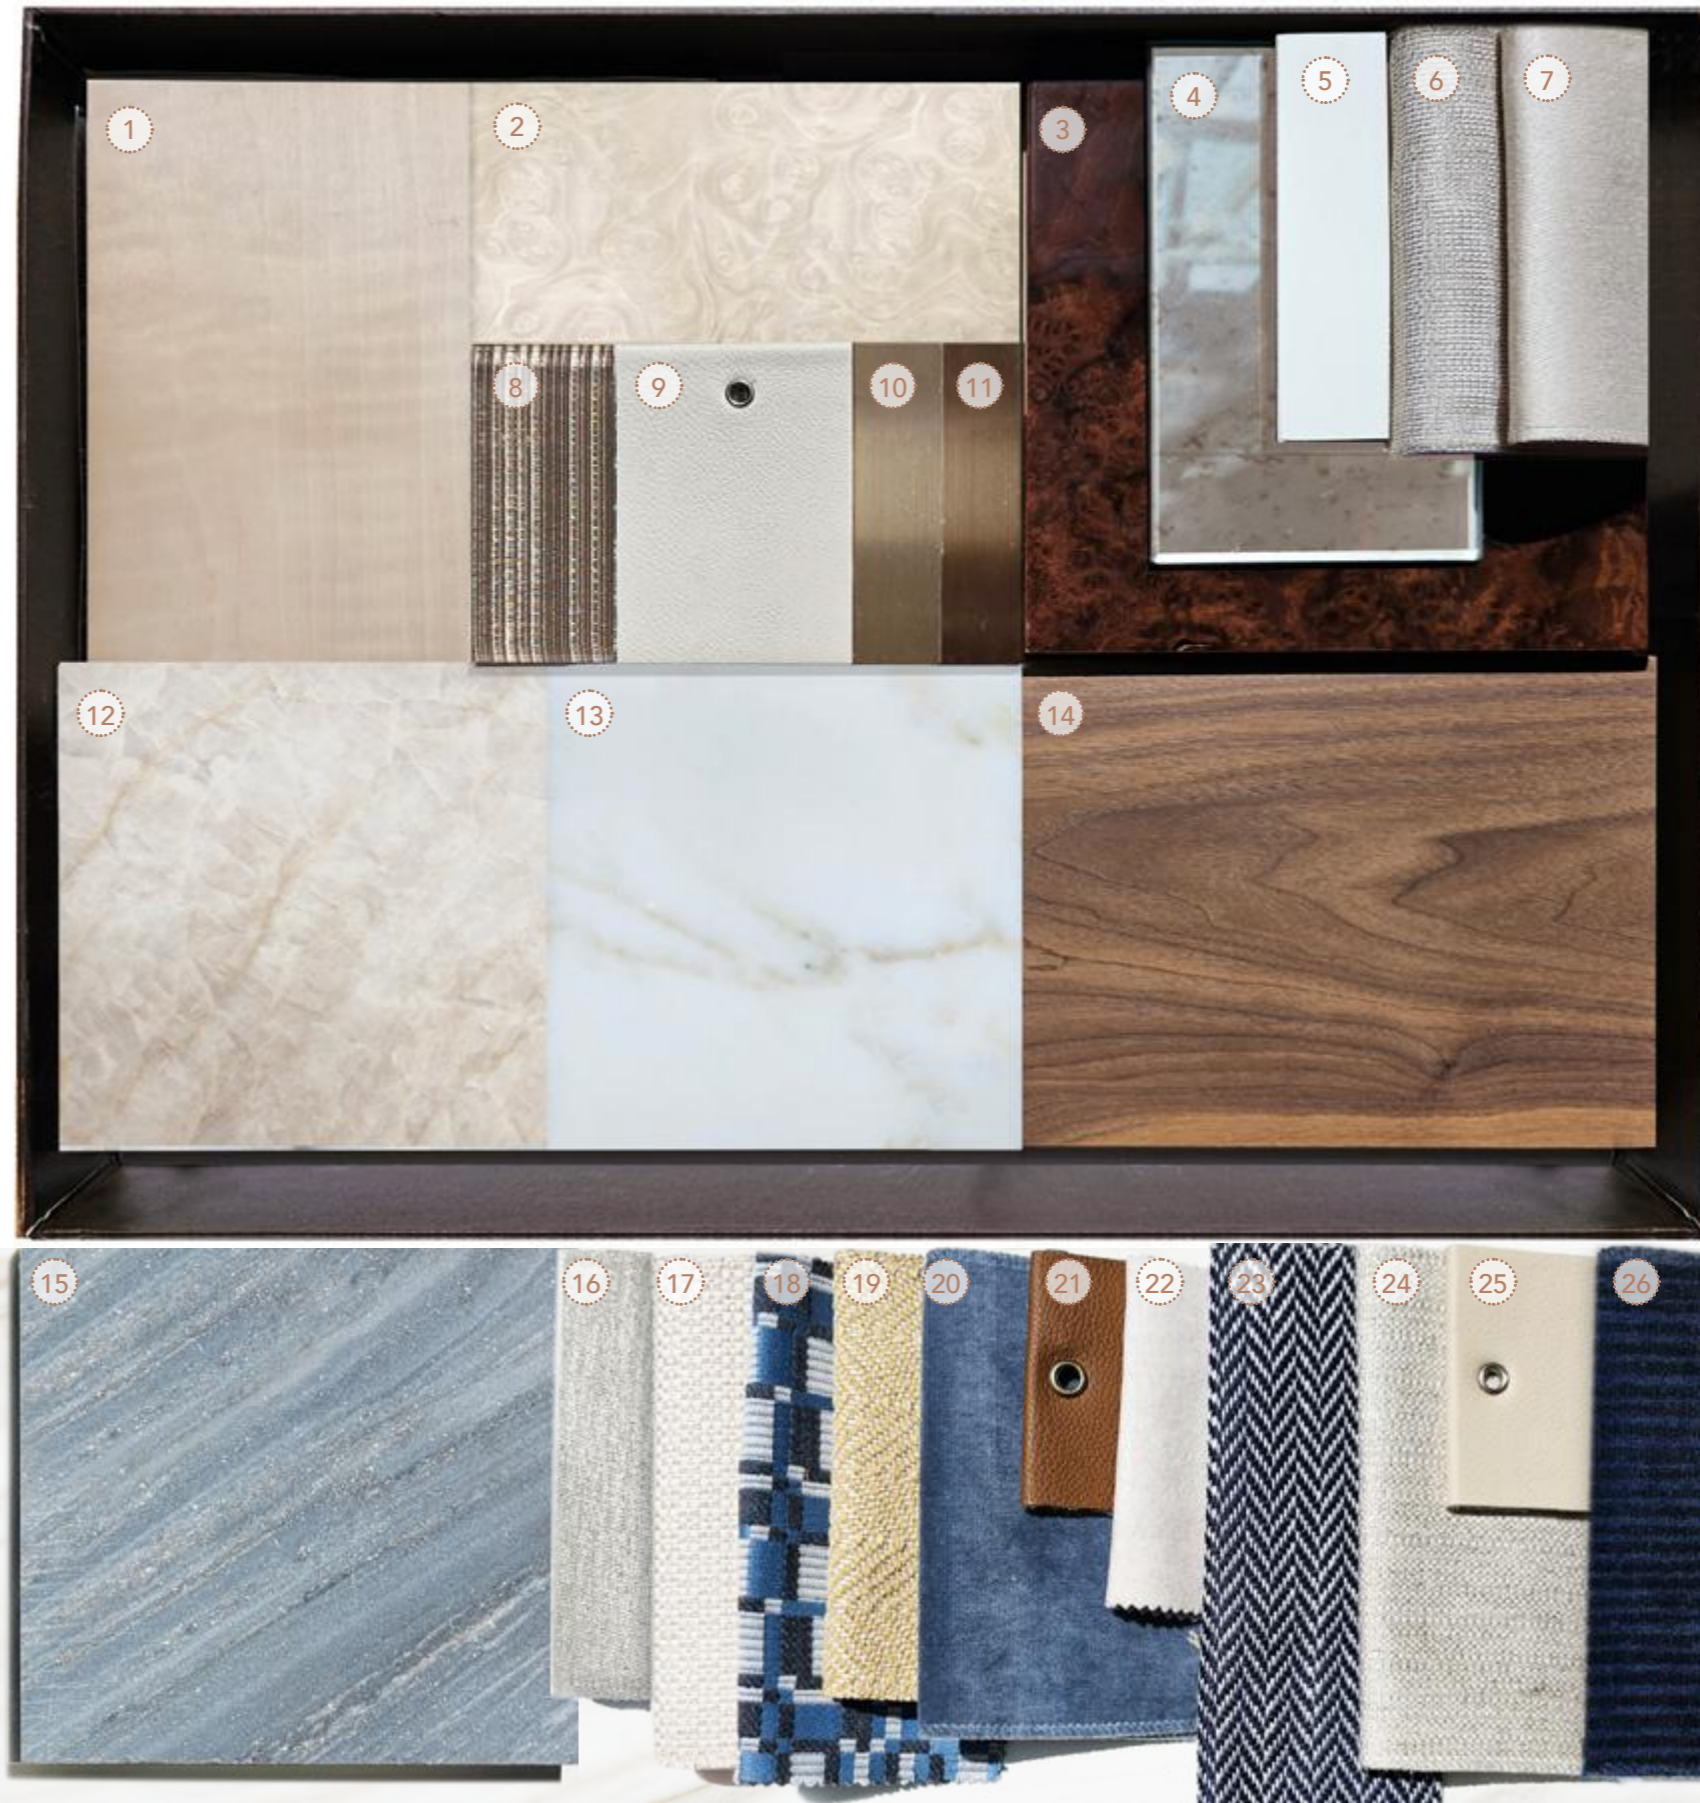

DUBAI CANAL RESIDENCES

TYPICAL DETAIL DRAWINGS

TYPICAL CEILING DETAIL 1

TYPICAL CEILING DETAIL 2

TYPICAL CEILING DETAIL 3

CEILING EDGE DETAIL

BRAND PROPOSALS

SHOW KITCHEN BRAND PROPOSAL  
DADA - RATIO

DRAPERY AND LIGHTING CONTROL BRAND PROPOSAL  
LUTRON SYSTEM

MATERIAL BOARDS

6 BEDROOM DUPLEX : LIVING, KITCHEN & DINING MATERIAL PALETTE

LEGEND

- 01. Figured Eucalyptus General Timber @ Walls
- 02. Feature Light Burl @ Joinery
- 03. Dark Walnut Burl @ Joinery
- 04. Antique Mirror Glass @ Joinery
- 05. Polished Plaster @ Ceiling
- 06. Fabric @ Curtain
- 07. Fabric @ Sheer
- 08. Metal Mesh Laminated Glass @ Joinery
- 09. Light Tone Leather @ Joinery
- 10. General Metal @ Joinery & FFE
- 11. General Metal @ Joinery & FFE
- 12. Feature Taj Mahal Marble @ Kitchen Counter
- 13. Ariston Marble @ General Floor
- 14. Accent Parquet @ Flooring
- 15. Accent Palissadro Blue Marble @ Joinery
- 16. Fabric @ Sofa Upholstery
- 17. Fabric @Sofa Throw Pillow
- 18. Fabric @ Sofa Throw Pillow
- 19. Fabric @ Sofa Throw Pillow
- 20. Fabric @ Bench
- 21. Leather @ Armchair Back
- 22. Fabric @ Armchair Seat
- 23. Fabric @ Armchair Throw Pillow
- 24. Fabric @ Dining Chair Seat
- 25. Leather @ Dining Chair Back & Counter Stool
- 26. Fabric @ Stool

6 BEDROOM DUPLEX : TERRACE MATERIAL PALETTE

LEGEND

- 01. Outdoor Timber @ Joinery
- 02. Smeraldo Onyx @ Table Tops
- 03. Tiles @ Swimming Pool
- 04. General Metal @ Joinery & FFE
- 05. General Metal @ Joinery & FFE
- 06. Polished Plaster @ Ceiling
- 07. Silver Travertine @ Joinery & Column
- 08. Fabric @ Banquette Seat & Sofa
- 09. Throw Pillow @ Banquette Seat & Sofa
- 10. Throw Pillow @ Banquette Seat & Sofa
- 11. Throw Pillow @ Banquette Seat & Sofa
- 12. Piping & Throw Pillow @ Banquette Seat & Sofa
- 13. Fabric @ Lounge Chair & Dining Chair