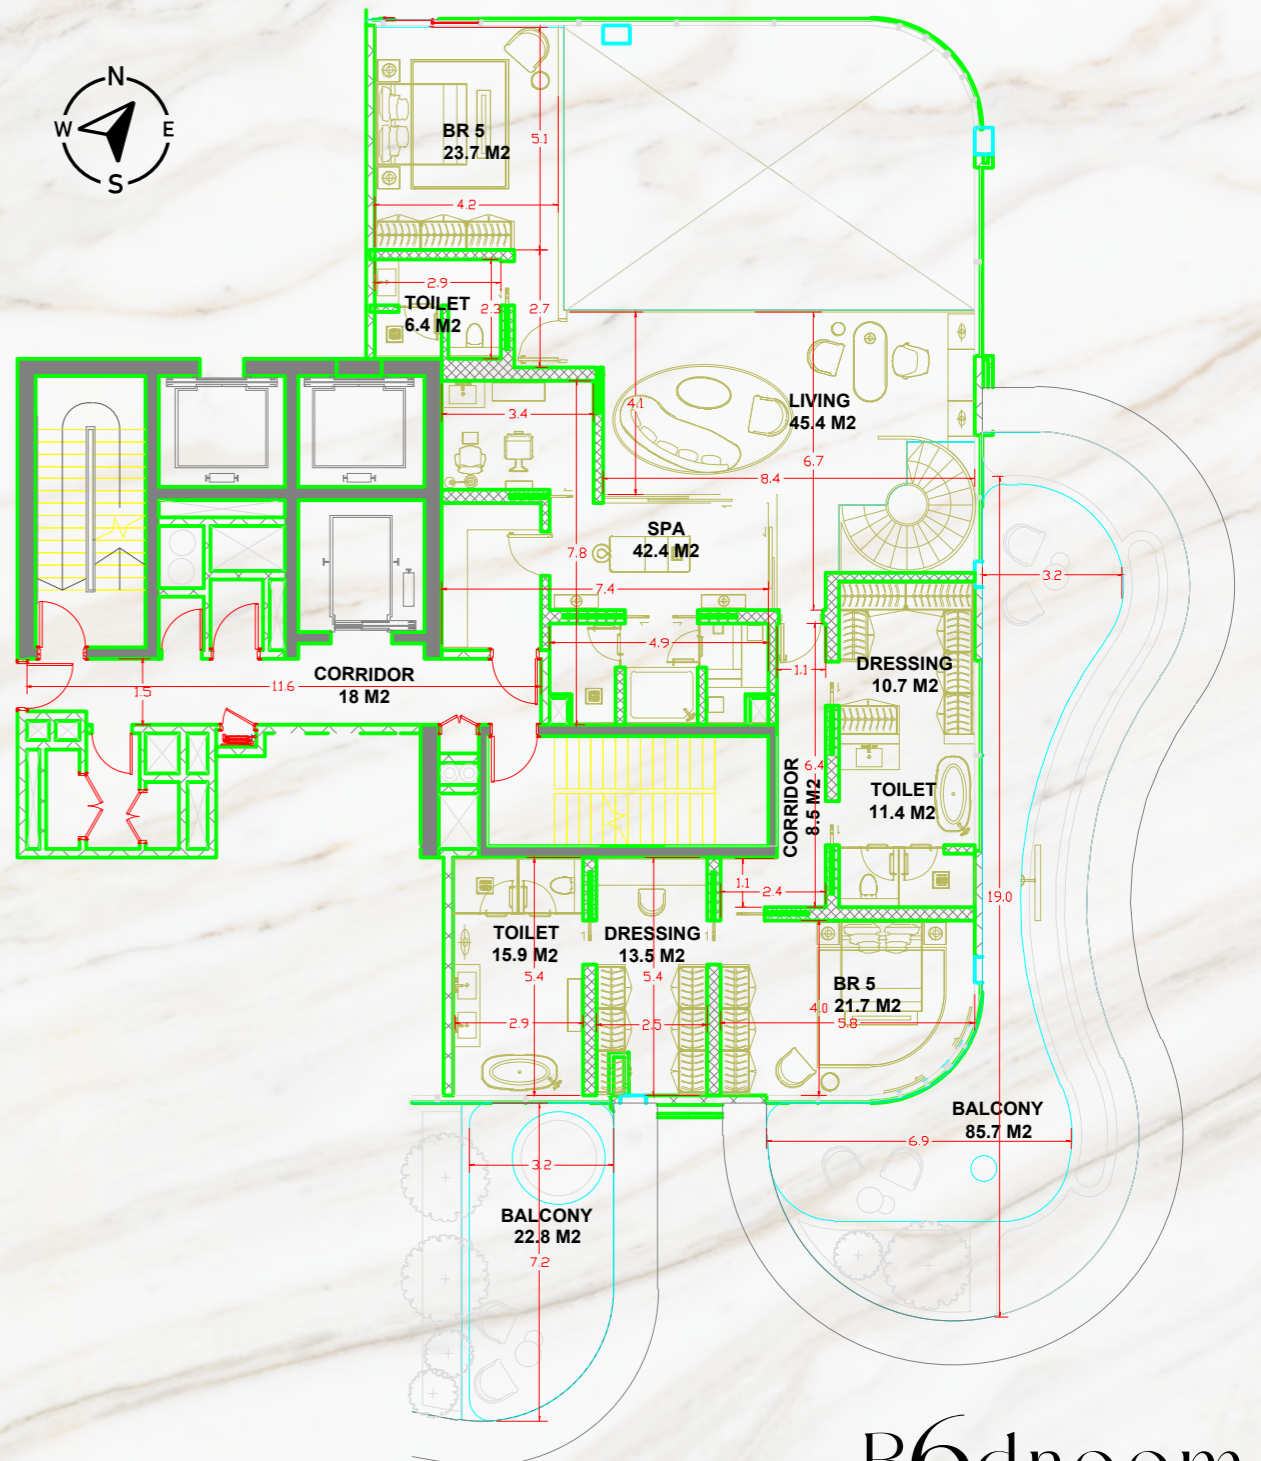

### Lower Floor

1. Entrance Foyer
2. Cigar Room
3. Bar Lounge
4. Grand Piano
5. Formal Living
6. Formal Dining
7. Grand Staircase
8. Show Kitchen
9. Wet Kitchen
10. Powder Room
11. Guestsuite 1
12. Guestsuite 2
13. Guestsuite 3
14. Guestsuite 4
15. Cinema Room
16. Staff Quarters
17. Outdoor Terrace
18. Pool
19. Sunken Seating
20. Tepenyaki

### Upper Floor

21. Grand Staircase
22. Family Living
23. Void to Formal Living Below
24. Guestsuite 5
25. Salon
26. Sauna
27. Treatment Massage Room
28. Mastersuite Walk in Closet
29. Mastersuite Bathroom
30. Mastersuite Bedroom
31. Outdoor Terrace
32. Jacuzzi

Lower Floor

Safa Park

Upper Floor

Lower Floor

Upper Floor

6 BEDROOM DUPLEX : LIVING LAYOUT

LEGEND

- 01. Entrance Foyer
- 02. Grand Piano
- 03. Casual Lounge
- 04. Bar Lounge
- 05. Formal Living
- 06. Family Dining
- 07. Grand Staircase
- 08. Show Kitchen
- 09. Outdoor Terrace

- 01. Entrance Foyer
- 02. Grand Piano
- 03. Casual Lounge
- 04. Bar Lounge
- 05. Formal Living
- 06. Family Dining
- 07. Grand Staircase
- 08. Show Kitchen
- 09. Outdoor Terrace

6 BEDROOM DUPLEX : LIVING, DINING AND WESTERN KITCHEN VISUAL