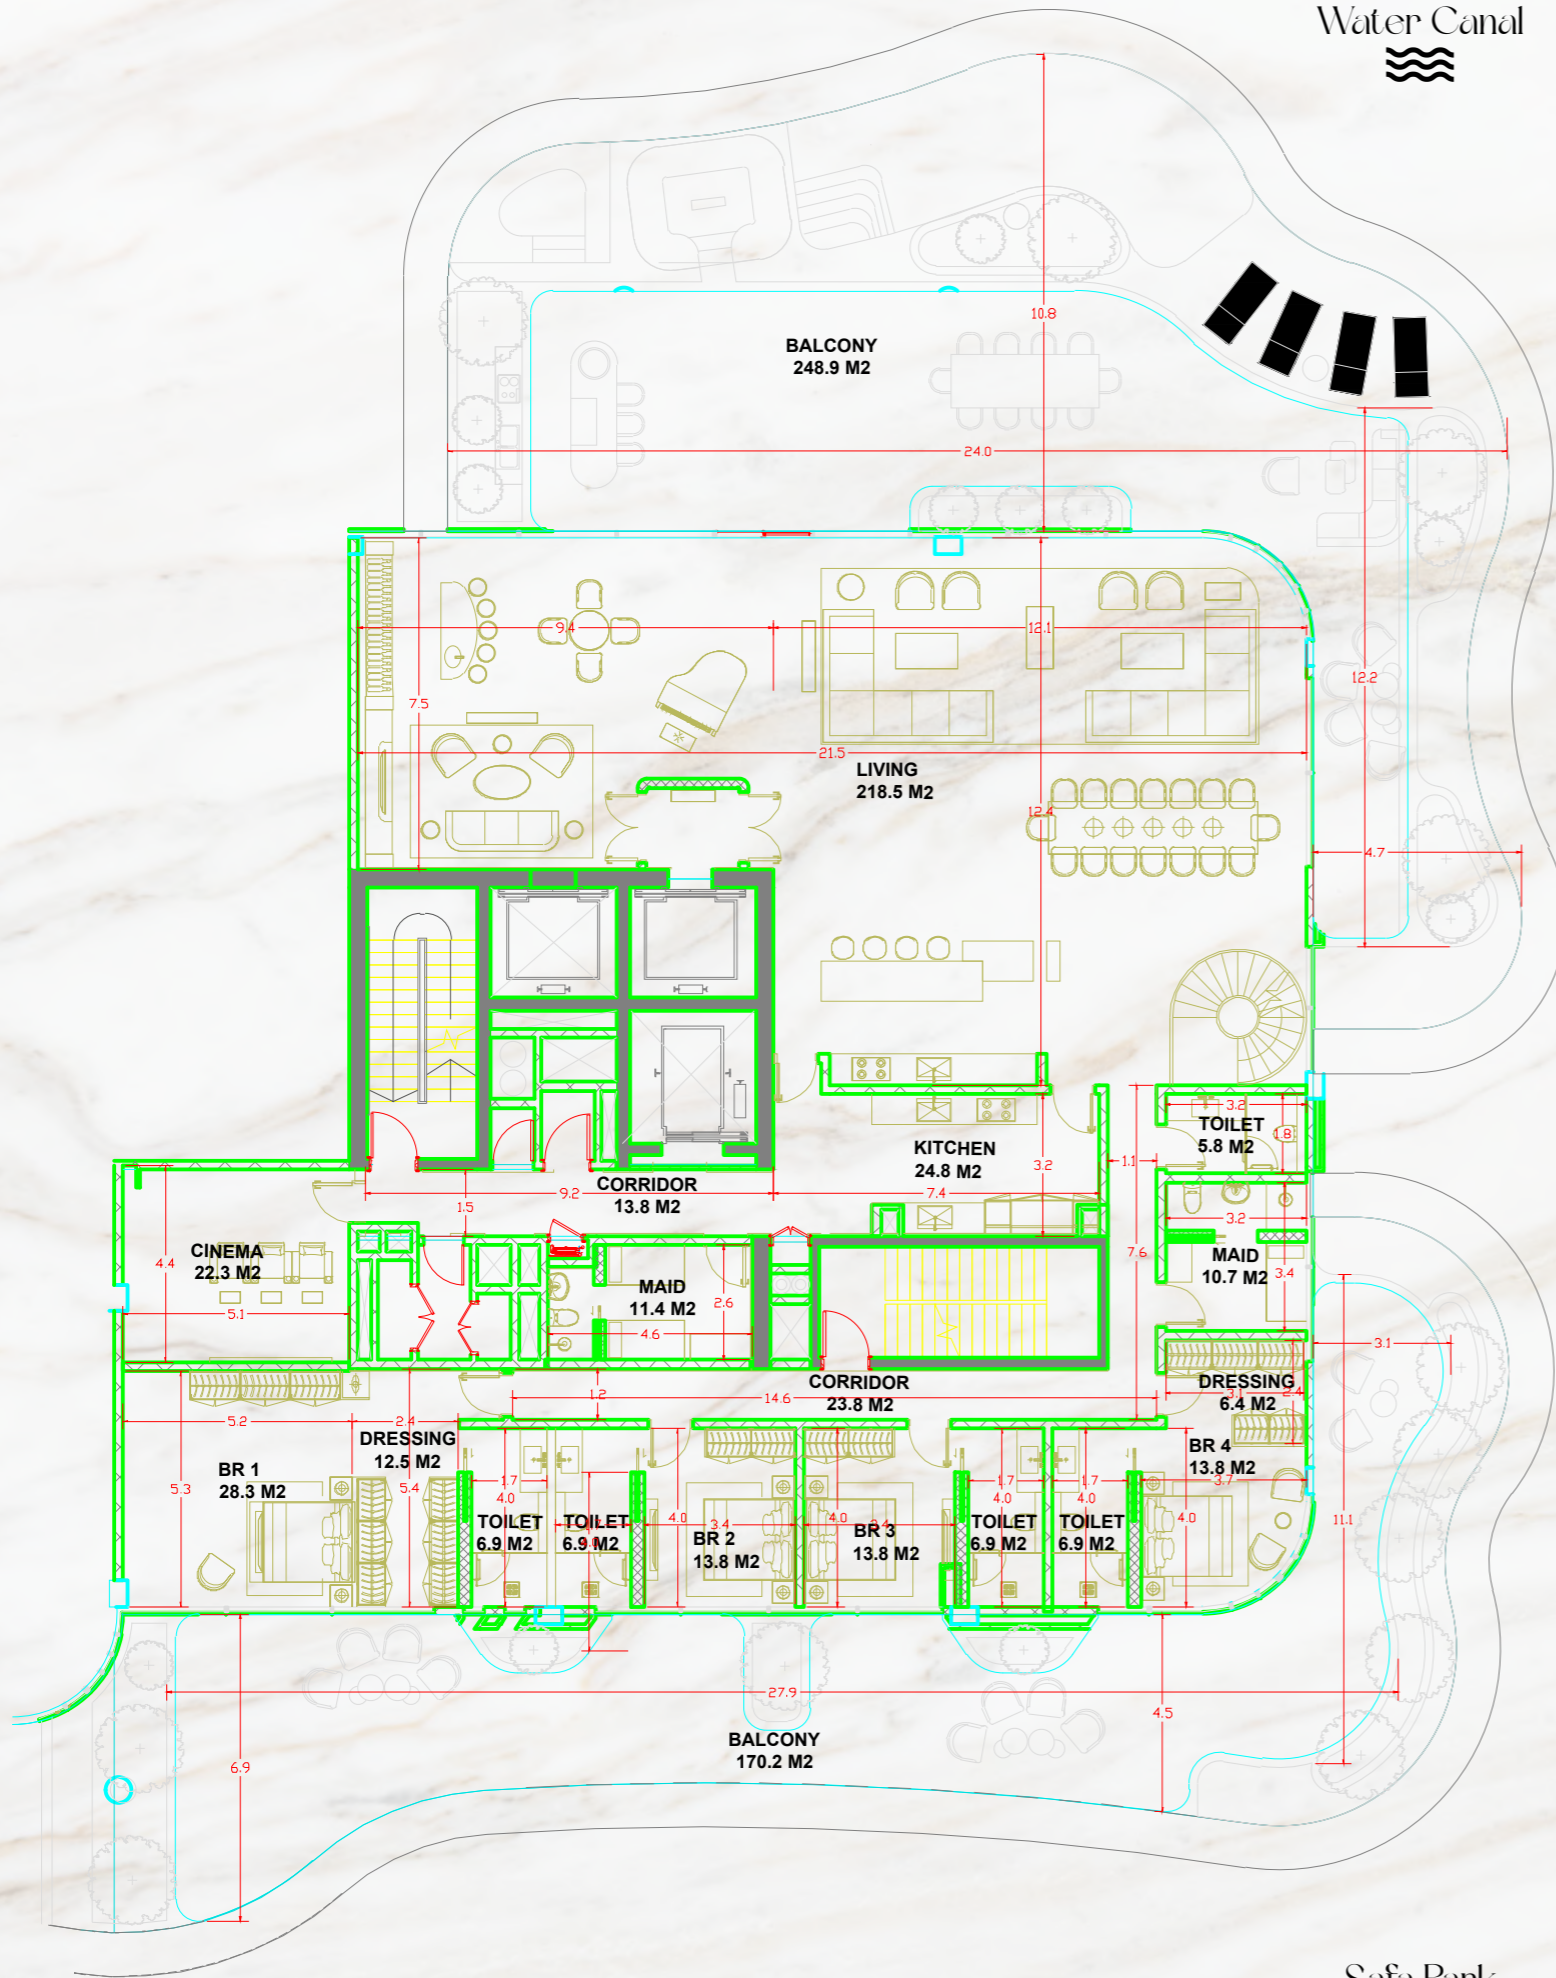

### Lower Floor

1. Entrance Foyer
2. Cigar Room
3. Bar Lounge
4. Grand Piano
5. Formal Living
6. Formal Dining
7. Grand Staircase
8. Show Kitchen
9. Wet Kitchen
10. Powder Room
11. Guestsuite 1
12. Guestsuite 2
13. Guestsuite 3
14. Guestsuite 4
15. Cinema Room
16. Staff Quarters
17. Outdoor Terrace
18. Pool
19. Sunken Seating
20. Tepenyaki

### Upper Floor

21. Grand Staircase
22. Family Living
23. Void to Formal Living Below
24. Guestsuite 5
25. Salon
26. Sauna
27. Treatment Massage Room
28. Mastersuite Walk in Closet
29. Mastersuite Bathroom
30. Mastersuite Bedroom
31. Outdoor Terrace
32. Jacuzzi

Lower Floor

Safa Park

Upper Floor

Lower Floor

Upper Floor

6 BEDROOM DUPLEX : LIVING LAYOUT

LEGEND

- 01. Entrance Foyer
- 02. Grand Piano
- 03. Casual Lounge
- 04. Bar Lounge
- 05. Formal Living
- 06. Family Dining
- 07. Grand Staircase
- 08. Show Kitchen
- 09. Outdoor Terrace